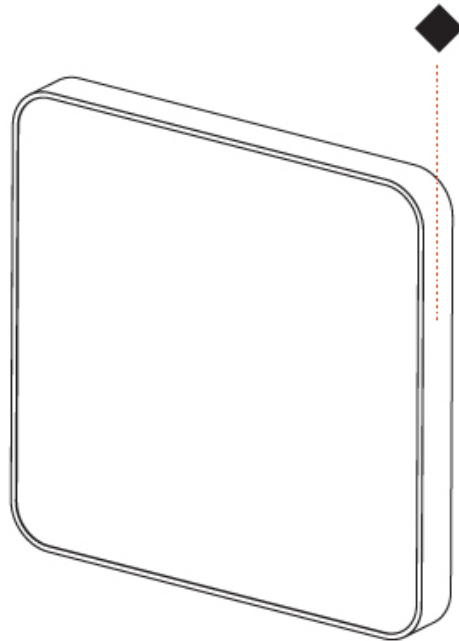

Shape: Square
Length (mm): 600
Length (in): 23 5/8
Height (mm): 600
Depth (mm): 60
Height (in): 23 5/8
Depth (in): 2 3/8
Weight (kg): 8.458
Weight (lbs): 18.61
Diffuser: PMMA - Opal
Fixture Finish: SSR / BKV / CWI / CRY / HAB / UFT / ITA / RUA / FTG / MYG / LOD / PUS / FRO / FUP / KIA / POP / BLS / SPG / MEY / GOH / CHC / COM / ABZ / JAG / OBR / MOS / ROR
Fixture Material: Extruded Aluminum / Steel

SMOOTHY FLAT SURFACE

A3D052-

PROJECT

TYPE

SPECIFIER

QUANTITY

DATE

SMOOTHY COLOR FINISH CHART