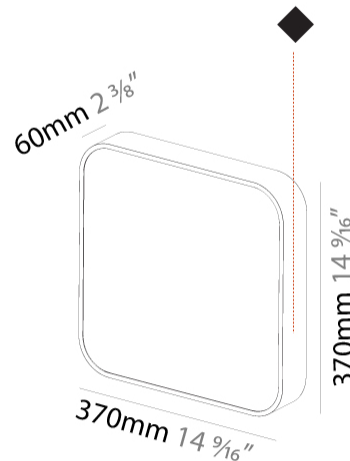

GENERAL

Series: Smoothy
Subseries: Smoothy Flat
Partner: Prolicht
Division: Architectural
Installation: Surface
Product Type: Ceiling Surface
Mounting Location: Ceiling
Light Distribution: Direct

PHYSICAL

Shape: Square
Length (mm): 370
Length (in): 14 9/16
Height (mm): 370
Depth (mm): 60
Height (in): 14 9/16
Depth (in): 2 3/8
Weight (kg): 3.16
Weight (lbs): 6.94
Diffuser: PMMA - Opal
Fixture Finish: SSR / BKV / CWI / CRY / HAB / UFT / ITA / RUA / FTG / MYG / LOD / PUS / FRO / FUP / KIA / POP / BLS / SPG / MEY / GOH / CHC / COM / ABZ / JAG / OBR / MOS / ROR
Fixture Material: Extruded Aluminum / Steel

ELECTRICAL

Lamp Type: LED (Zhaga Standard)
Input Wattage (W): 13.2
Total Output Wattage (W): 12
Dimming: Non-Dimmable
Driver Included: Yes
Driver Location: Integrated
Driver Type: Constant Current - Universal
Driver Class: Class 2
Input Voltage (V): 120 - 277
Constant Current (mA): 350
Upon Request: (Not included - see components) Integral: 0-10Vdc dimming / Phase dimming 120Vac only

LED

Color Temperature (°K): 3000 / 4000
Max. Delivered Lumen (lm): 1200 / 1250
CRI: >80 CRI
Lamp Life (hrs): 50000
Upon Request: Other CCT available

OPTICAL

RATINGS AND CERTIFICATIONS

Certified By: Certified for North American Standards
IP rating: IP20